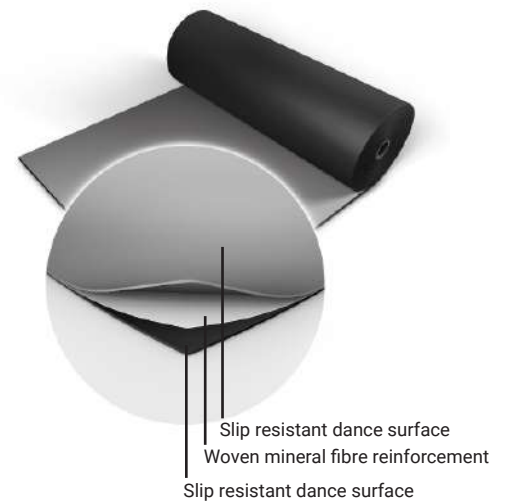

Specification Guide

Material	Homogeneous vinyl
Permanent or Portable	Portable
Roll Lengths	10m, 15m, 18m, 20m, 25m, 30m
Roll Width	2m
Thickness	1.5mm
Weight	2.25kg/m²
Finish	Smooth
Fire Rating	Bfl-s1 (EN 13501-1)
Warranty	10 years if installed by Harlequin 5 years if installed by the customer
Impact Sound Reduction	2dB
Fixing Type	Tape
Seams	Taped
Health and Safety	REACH Compliant
Light Reflectance	001-2/83, 004-2/34
Gloss Level	Nominal 4
Lightfastness	≥6
Recycled Content	23-30%
VOC Emissions	≤0.5mg/m³
Recyclability	100%
Underfloor Heating	Suitable for use with underfloor heating
Third Party Certification	Environmental Product Declaration A* LEED, BREEAM, REACH Compliant

Available Colours:

Black/Grey - 004