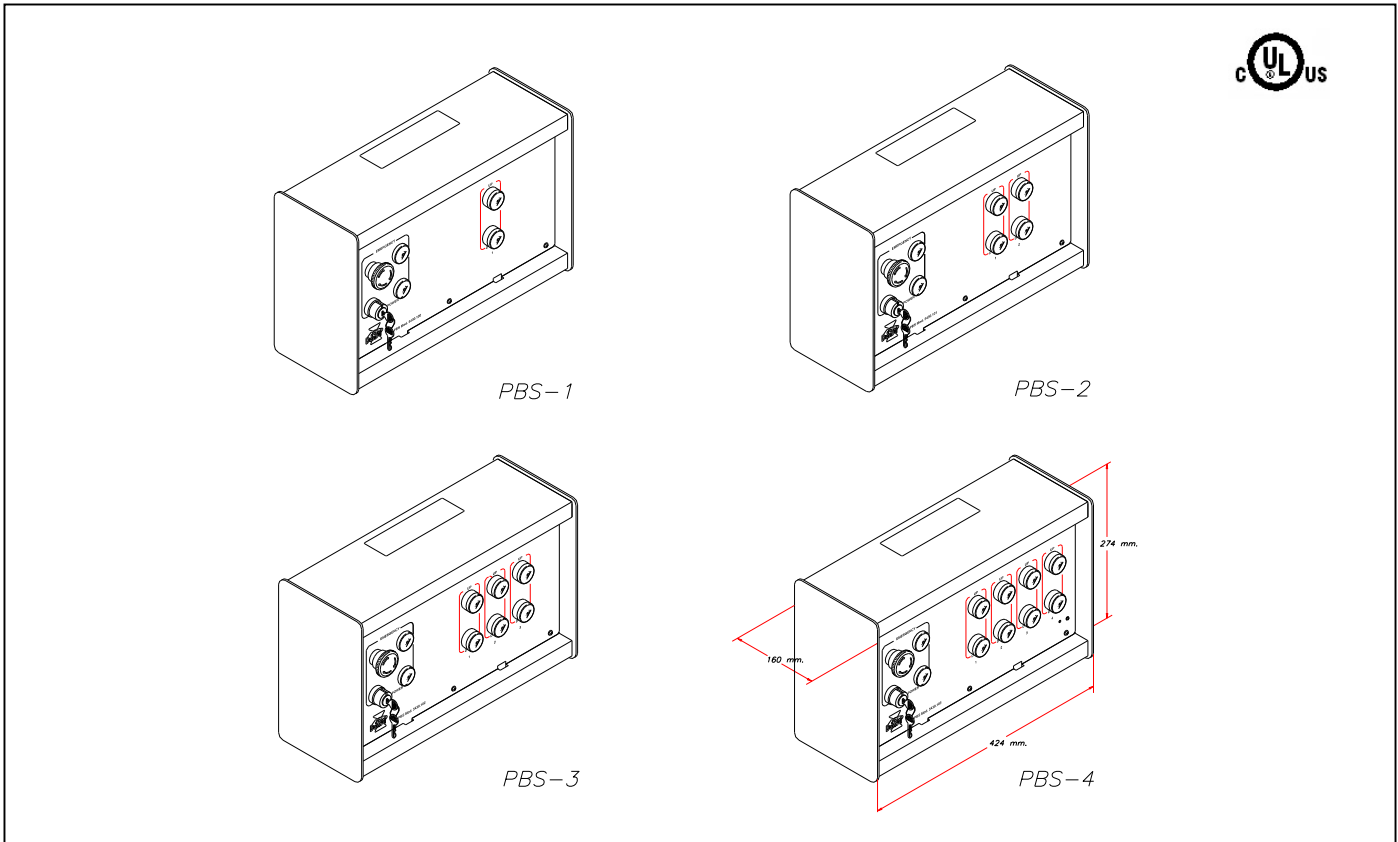

PBS SYSTEM Push Button Control

FEATURES

The PBS Control System is a Surface / Wall Mounted enclosure which contains from **1 to 4 Groups of (Dead Man) Rear Illuminated Push Buttons**. The Push Buttons are used to move the Hoists either up by pushing and holding the **Up Button** or down by pushing and holding the **Down Button**. When the button is released the Hoist will stop. The System also contains an **On/Off Key Switch with Indicator Lamp** which will disable the entire system when the Key is in the off position. A re-set **Emergency Stop Button** is provided that will trigger a contactor (Supplied by others unless specified as part of the Desisti System) that will trip the breakers feeding the Hoists and thereby shutting down the entire hoist system in case of an emergency.

The control signal going to each motorized rigging device is a 2 wires, 24V D.C.signal will that determines the direction of the movement in association with its polarity.

SYSTEM DESCRIPTION

PBS wall mounting cabinet: The enclosure contains:

- A main KEY SWITCH with signal lamp to limit the use of the system to authorized personnel.
- An EMERGENCY STOP resettable RED BUTTON, to activate a remote 3 phase relay (supplied by others and normally located within the MAINS DISTRIBUTION CABINET), to interrupt the motors feed in case of need.
- 1 to 4 UP/DOWN push buttons to activate the corresponding motors.

The terminal block for the output wires connections are located inside the wall enclosure that accepts cable entrance from either the top or the bottom. All control elements are working at low voltage.