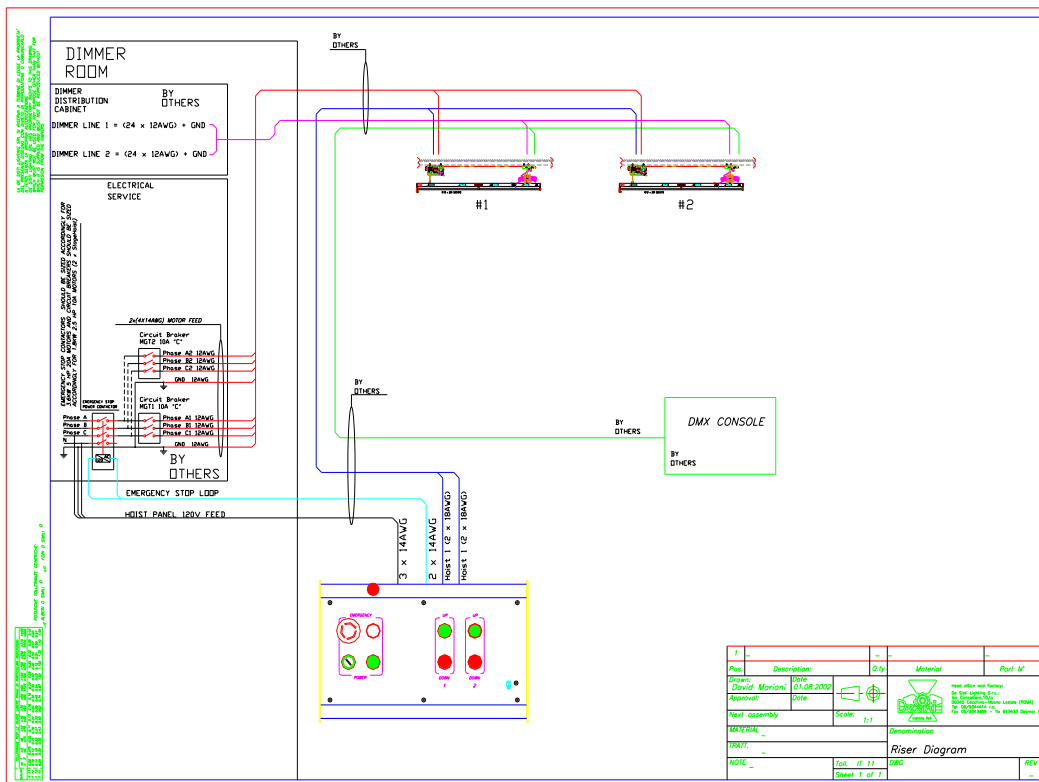

The control signal going to each motorized rigging device is a 2 wires, 24V D.C.signal will that determines the direction of the movement in association with its polarity.

SYSTEM DESCRIPTION

PBS wall mounting cabinet: The enclosure contains:

- A main KEY SWITCH with signal lamp to limit the use of the system to authorized personnel.
- An EMERGENCY STOP resettable RED BUTTON, to activate a remote 3 phase relay (supplied by others and normally located within the MAINS DISTRIBUTION CABINET), to interrupt the motors feed in case of need.
- 1 to 4 UP/DOWN push buttons to activate the corresponding motors.

The terminal block for the output wires connections are located inside the wall enclosure that accepts cable entrance from either the top or the bottom. All control elements are working at low voltage.

TYPICAL PBS RISER DIAGRAM