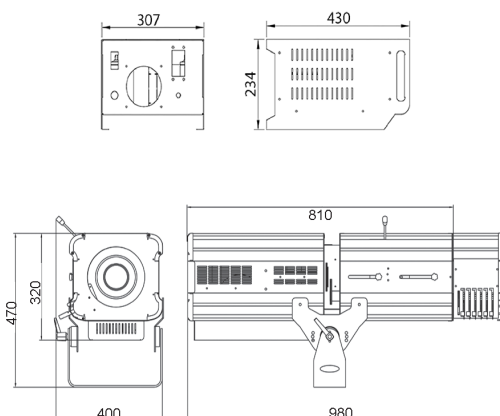

HID

FollowSpot HID 2500W

16° ÷ 24°

cod. TH1342

FEATURES:

- Follow spot 2500W 16°-24°
- For HMI 2500W G38 socket lamp (537LA)
- Color temperature 6000 K
- Input: 230Vac 50/60Hz 15A
- Optics with 4 lens, high performance double condenser optical system
- Adjustable zoom from 16° to 24°
- Manual zoom and focus
- Mechanical blackout
- Iris accessory included (AC837)
- Profile system with 4 steel shutter blades included
- Color holder for 6 filters included
- Gobo holder optional (AC819)
- Aluminium and steel plate body. Scratch resistant black epoxy powder paint
- External ballast
- IP20
- Insulation class I

Followspot 2500 16°-24° for G38 2500W HMI lamp, flat field projection, ideal for use in medium-large-scale venues. It features a user friendly side and back handle, strong mechanics with extruded aluminium and steels plate body. Excellent light beam thanks to high-quality optics by Arena Luci, with adjustable double condenser lens system. Suitable for theaters, television studios and photographic studios.

Adjustable beam opening from 16° to 24° through the lens slide, perfect focus with the same system and adjustment of softness of beam boundary. Iris is included, profile system with four steel shutter blades is included, mechanical blackout integrated, color holder for 6 filters is included. Optional Gobo holder (AC819).

LUX 16°	31920	7980	3547	1995	1277
LUX 24°	21067	5267	2341	1317	843
∅	5m	10m	15m	20m	25m
∅	2,13m	4,25m	6,38m	8,50m	10,63m
∅	1,41m	2,81m	4,22m	5,62m	7,03m

Arena Luci s.r.l. si riserva la facoltà di modificare le caratteristiche dei prodotti senza obbligo di preavviso
 Arena Luci s.r.l. reserve the right to change products specifications at anytime without prior notice