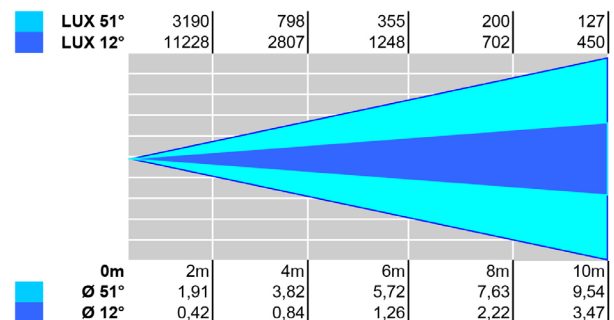

Arena Luci s.r.l. si riserva la facoltà di modificare le caratteristiche dei prodotti senza obbligo di preavviso
Arena Luci s.r.l. reserve the right to change products specifications at anytime without prior notice