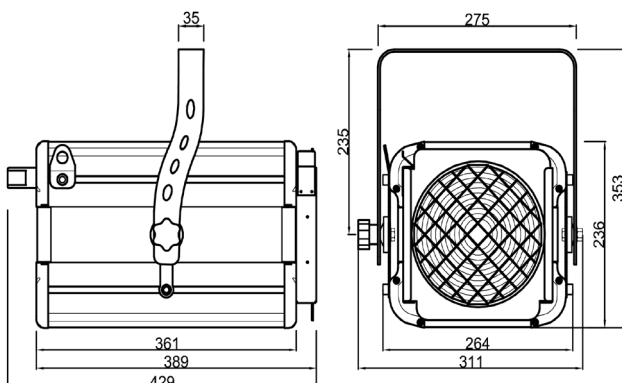

Arena Luci s.r.l. si riserva la facoltà di modificare le caratteristiche dei prodotti senza obbligo di preavviso
Arena Luci s.r.l. reserve the right to change products specifications at anytime without prior notice