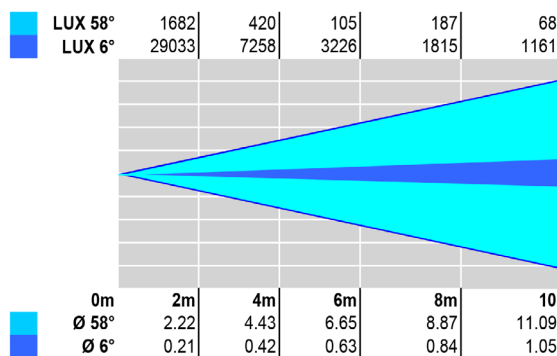

Arena Luci s.r.l. si riserva la facoltà di modificare le caratteristiche dei prodotti senza obbligo di preavviso
Arena Luci s.r.l. reserve the right to change products specifications at anytime without prior notice