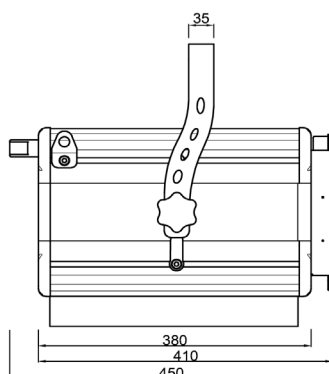

Arena Luci s.r.l. si riserva la facoltà di modificare le caratteristiche dei prodotti senza obbligo di preavviso
Arena Luci s.r.l. reserve the right to change products specifications at anytime without prior notice