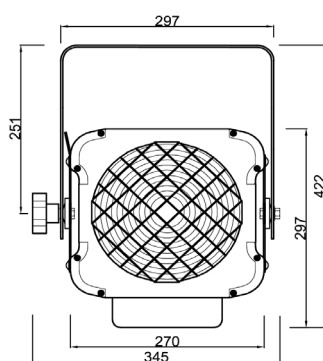

Arena Luci s.r.l. si riserva la facoltà di modificare le caratteristiche dei prodotti senza obbligo di preavviso
Arena Luci s.r.l. reserve the right to change products specifications at anytime without prior notice