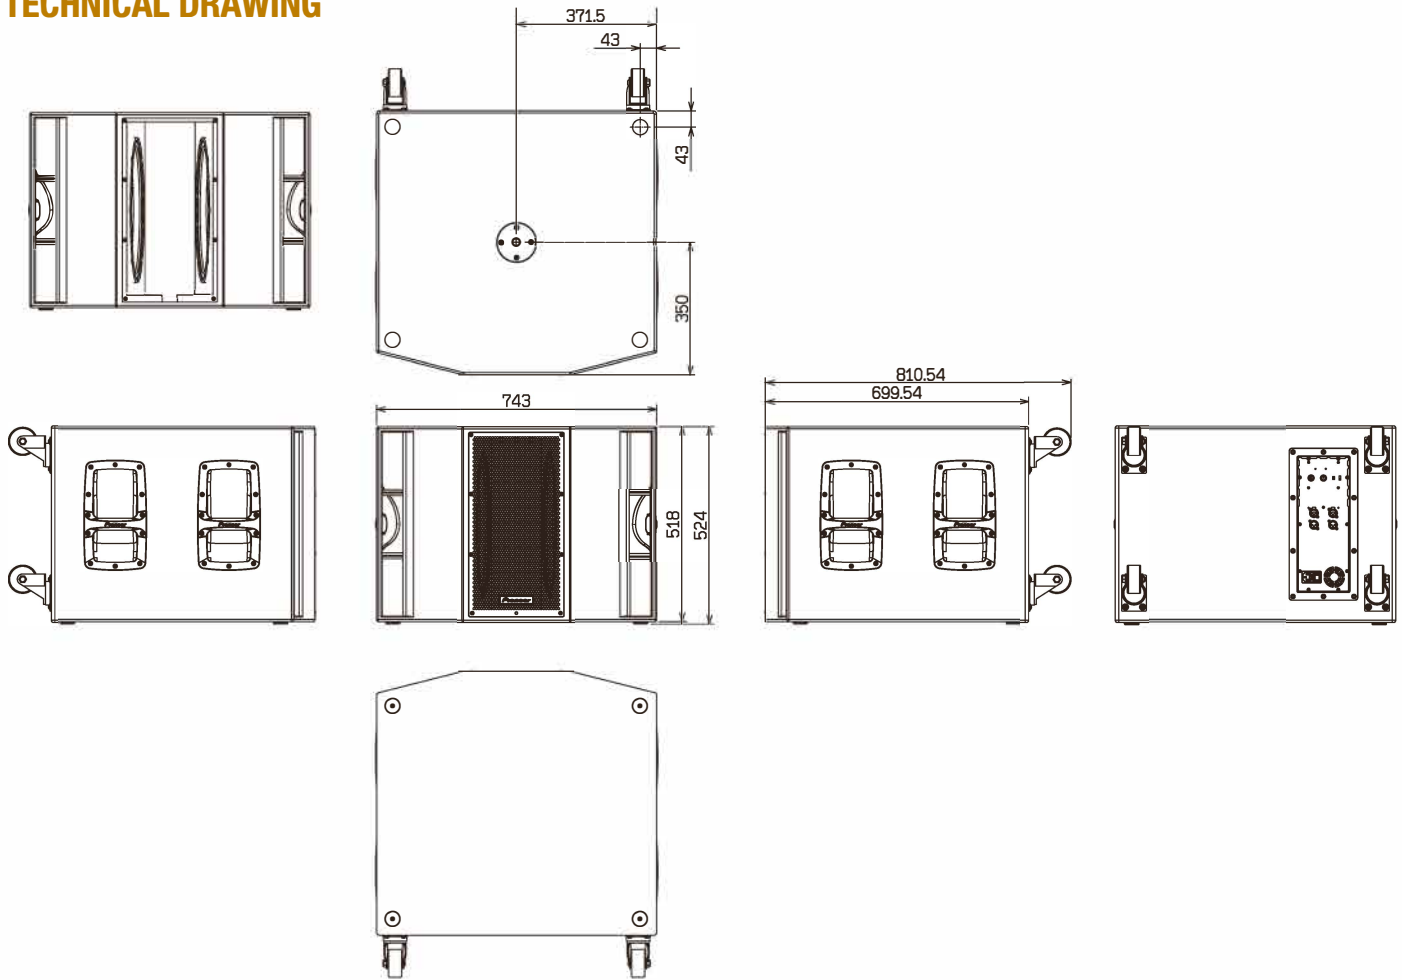

XPRS215S

TECHNICAL DRAWING